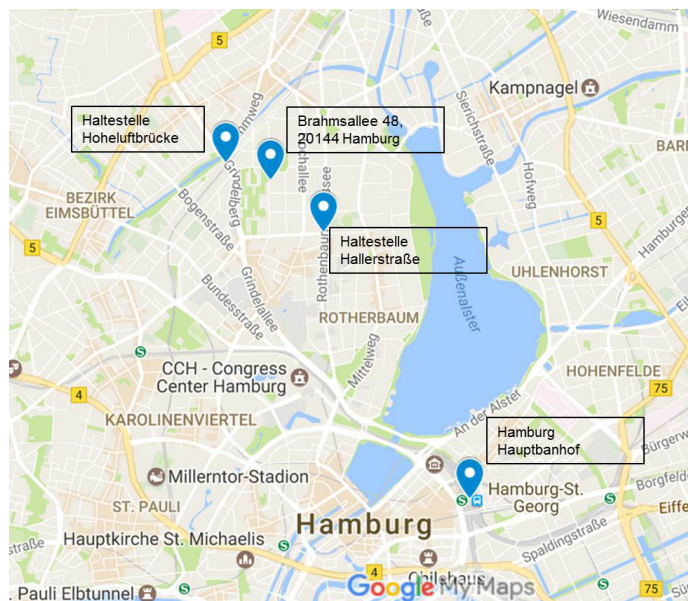

From the A7:

- Travel on the B431 until Alsenstraße.
- Continue along Ring 2.
- Drive in the direction of “Beim Schlump” until Brahmsallee.
- Turn left onto Brahmsallee, you will find the office on your right.

From the A1:

- Travel along the A1 until Junction 36 then take the A255 until Veddeler Brückenstraße / B75.
- Afterwards continue further along the B4. Afterwards, drive in the direction of Ring 1 and Grindelallee to Brahmsallee.

Train/ Plane

Train

Travel by train to Hamburg ‚Hauptbahnhof‘. At the station take the exit towards ‘Steindamm’ or ‘Kirchenallee, Schauspielhaus, Ohnsorg Theater’. Having exited the station turn right, towards Steintorbrücke/ Steintordamm, and walk to the station Hamburg Süd. Take the U3 in the direction of Barmbek until the stop Hoheluftbrücke. Once out of the station, walk along the Grindelberg towards the south east and take the first left along the Oberstraße. Keep on the Oberstraße until Brahmsallee at which point turn right and continue along Brahmsallee. The office will be on your left.

Plane

Exit Hamburg Airport via the S-Bahn station where you should take the S1 towards Wedel (Holst) until Ohlsdorf. Change here and take the U1 in the direction of Farmsen until the station Hallerstraße. At Hallerstraße station walk along Hallerstraße westwards, away. Turn right onto Brahmsallee and continue until you reach your destination on the right.

INVENSITY GmbH
Brahmsalle 48
20144 Hamburg
Germany
Tel +49 (0)40 182299 310
Tel +49 (0)40 182299 319
hamburg@invensity.com

Innovation made by talents